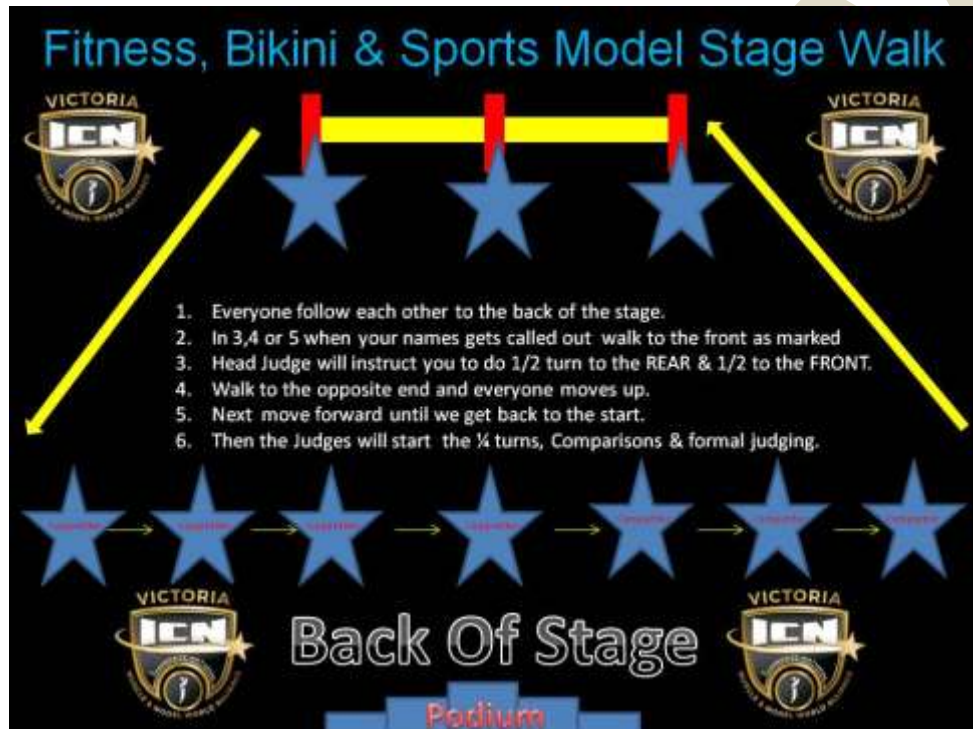

GUIDELINES TO FEMALE MODEL DIVISIONS

Bikini Model is designed for a softer figure and competitors *should not* have six pack abdominals and are judged only in a bikini.

Swimsuit Model is designed for those who shape is enhanced by a one-piece outfit.

Fitness Model should have a more trained look and aim to display six-pack abdominals and are judged only in a bikini.

Sports Model lays between Bikini and Fitness Models. The division is judged wearing sportswear and shoes to give both bikini and fitness competitors an even chance.

Ms Runway is open to every body type (Figure, Fitness, Bikini) and judged like ICN Angels except competitors wear a long evening gown style of dress. The Ms Runway

image is about looking fit and healthy in a glamorous dress. While this needs a nice shape, it also includes other factors such as poise, confidence, stage craft, glamour, the dress, and having a sense of fun are all vital.

Ms Physique is designed for competitors who have acquired, or are genetically gifted with muscle. Judging is based on symmetry and muscular poses. Competitors wear black shorts and crop top (of their choice) with white runners. Symmetry quarter turns are performed like a Sports Model

ICN ANGELS

Open to ALL Female competitors, including, Bikini, Fitness, and Figure competitors. This is the chance to Bling, Feather, Glitz and Glam up you Bikinis and add a Las Vegas/Victoria's Secret effect to your costume. The placegetters will be determined on the best overall presentation on the day, taking poise, walk, personality, overall body condition, and effort into account. This is designed as a 'fun' more relaxed type Category focusing on Colour and Entertainment as well. We will be including it in the Victorian Posing Workshops, choreography and tips on how to 'Bling' up your costumes at a reasonable cost to the competitor. So come on ladies let's bring a touch of 'Vegas' to Moonee Valley.

Mr PHYSIQUE

Wear your own knee length beach wear (shorts). Judging consists of 5 compulsory poses. (1) Front double Biceps, (2) Side Chest, (3) Side Triceps, (4) Rear Double Biceps and (5) Abdominals & Thigh.